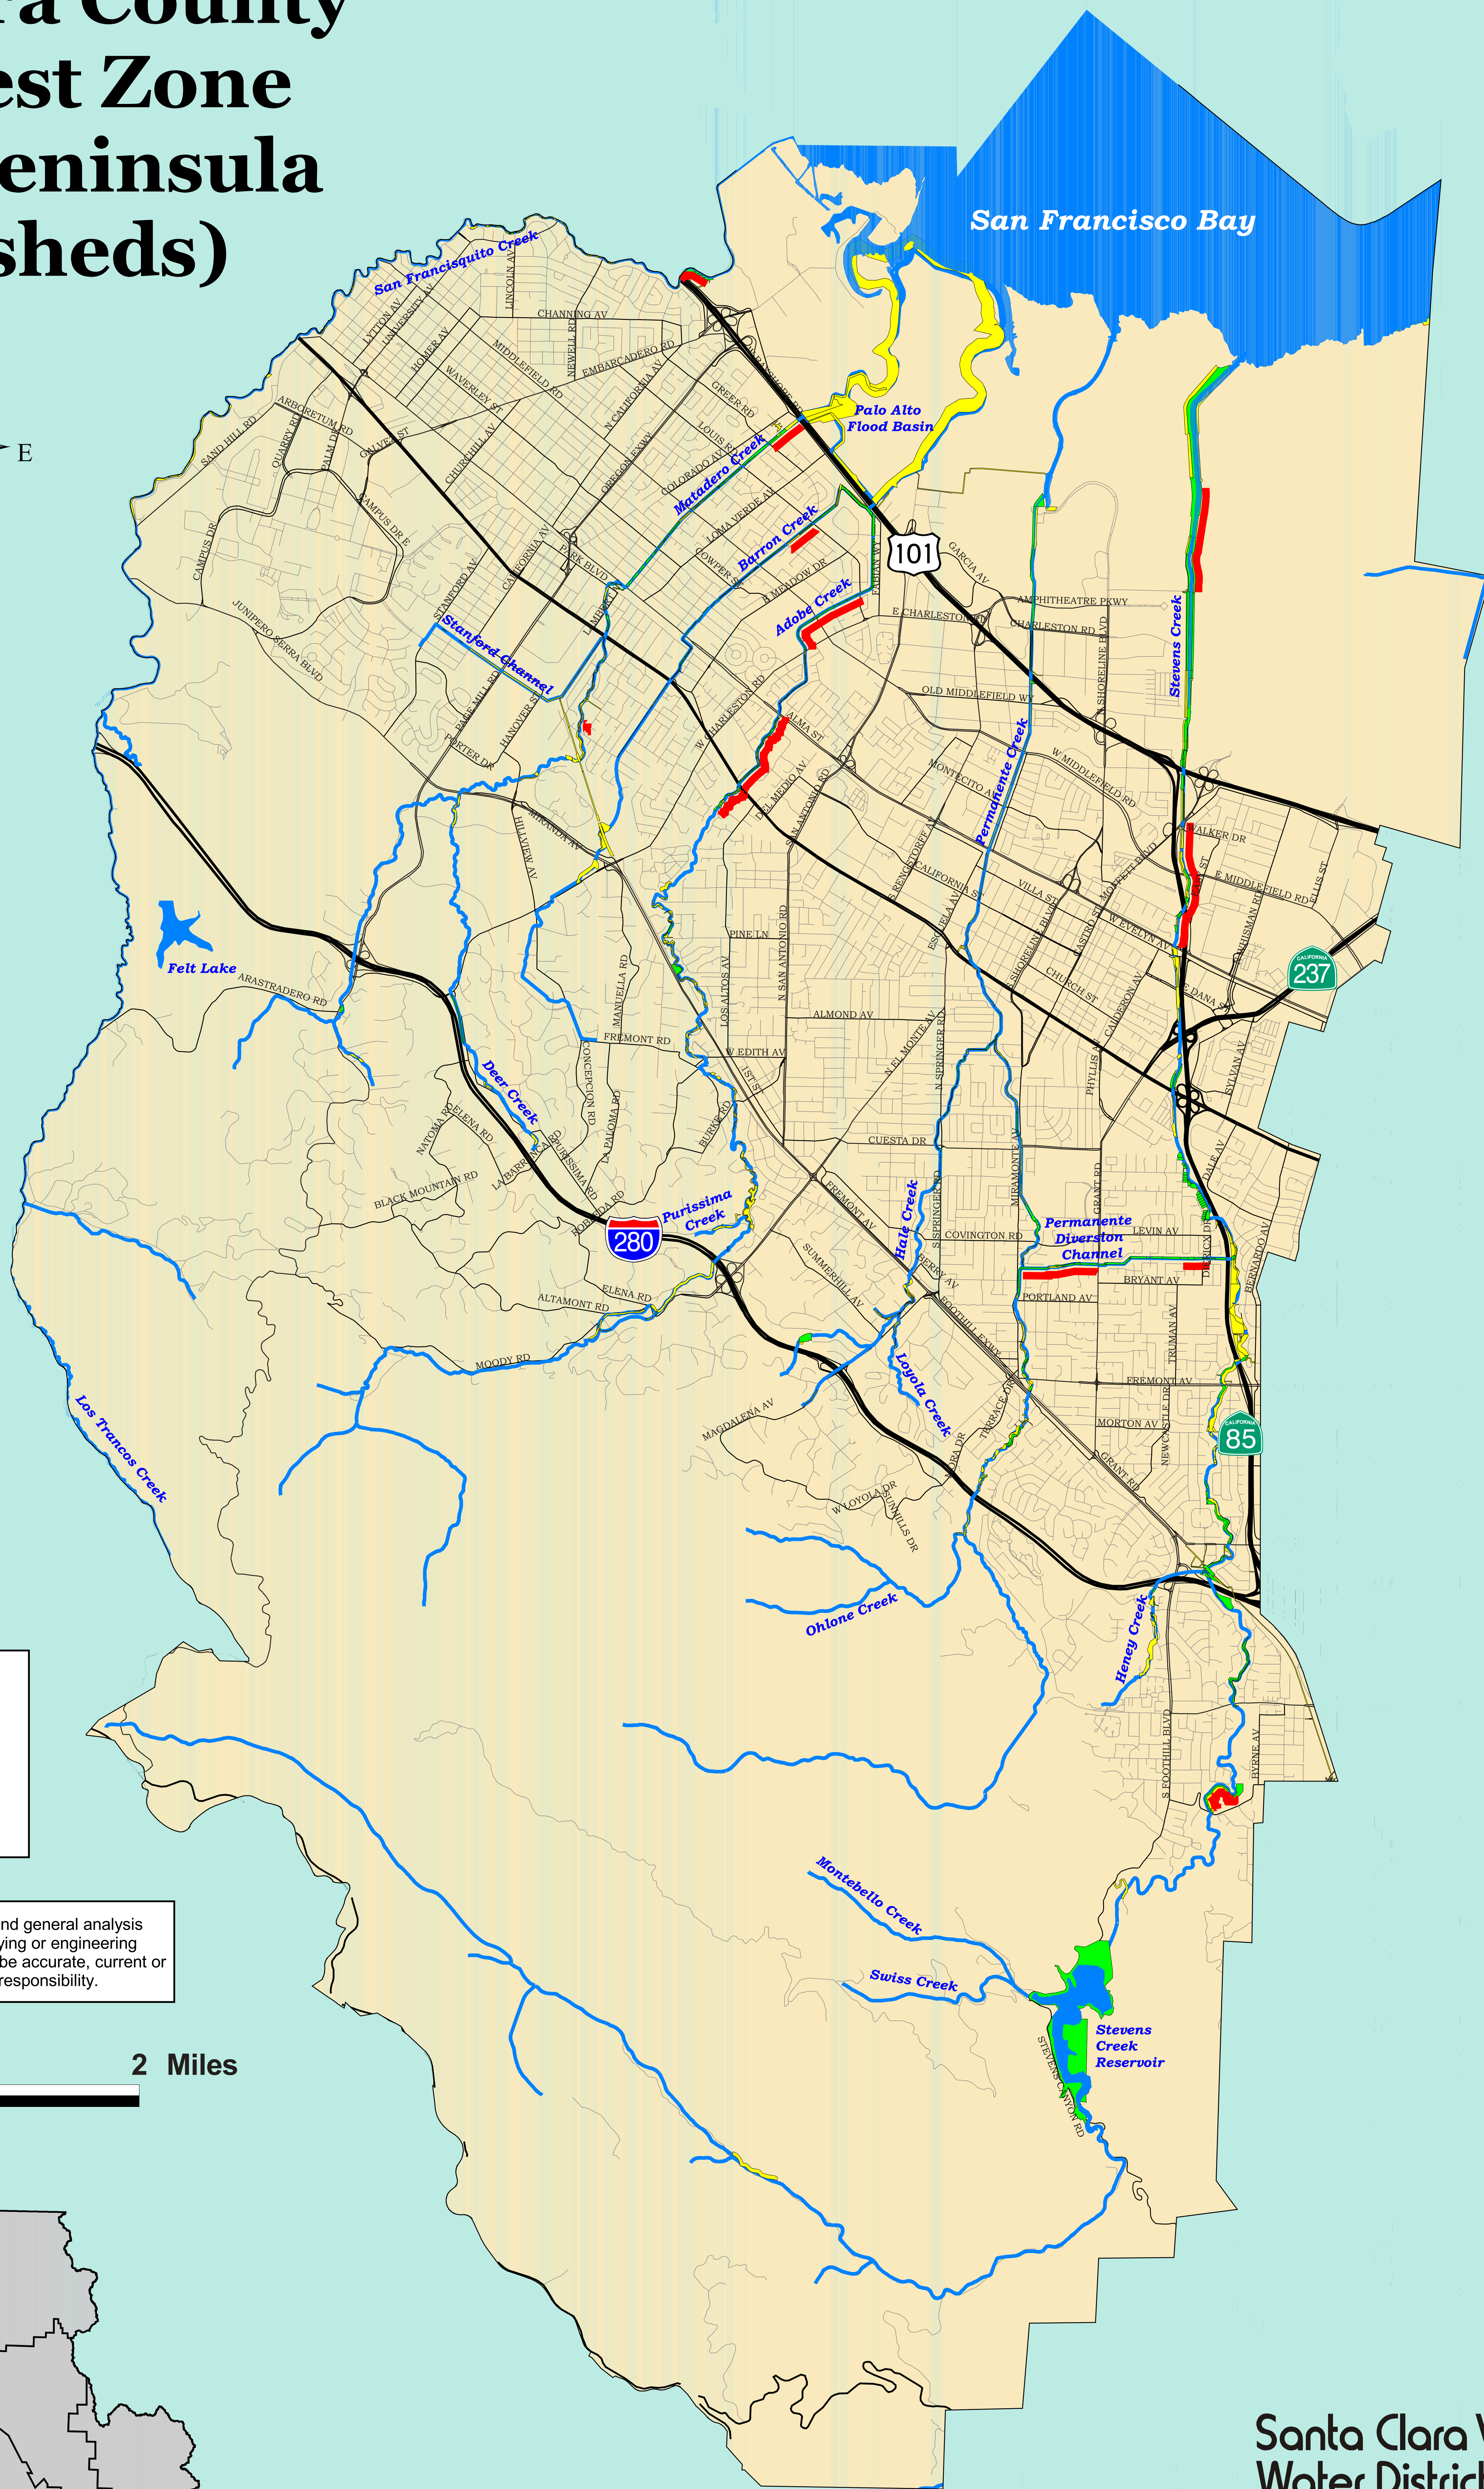

Santa Clara County Northwest Zone (Lower Peninsula Watersheds)

LEGEND

- █ CURRENT ADOPT A CREEK LOCATIONS (AS OF July 29, 2003)

LANDS OF SCVWD

- █ SCVWD EASEMENT
- █ SCVWD FEE TITLE

*Disclaimer: GIS themes are for illustration and general analysis purposes only and are not accurate to surveying or engineering standards. Information is not guaranteed to be accurate, current or complete and use of this information is your responsibility.